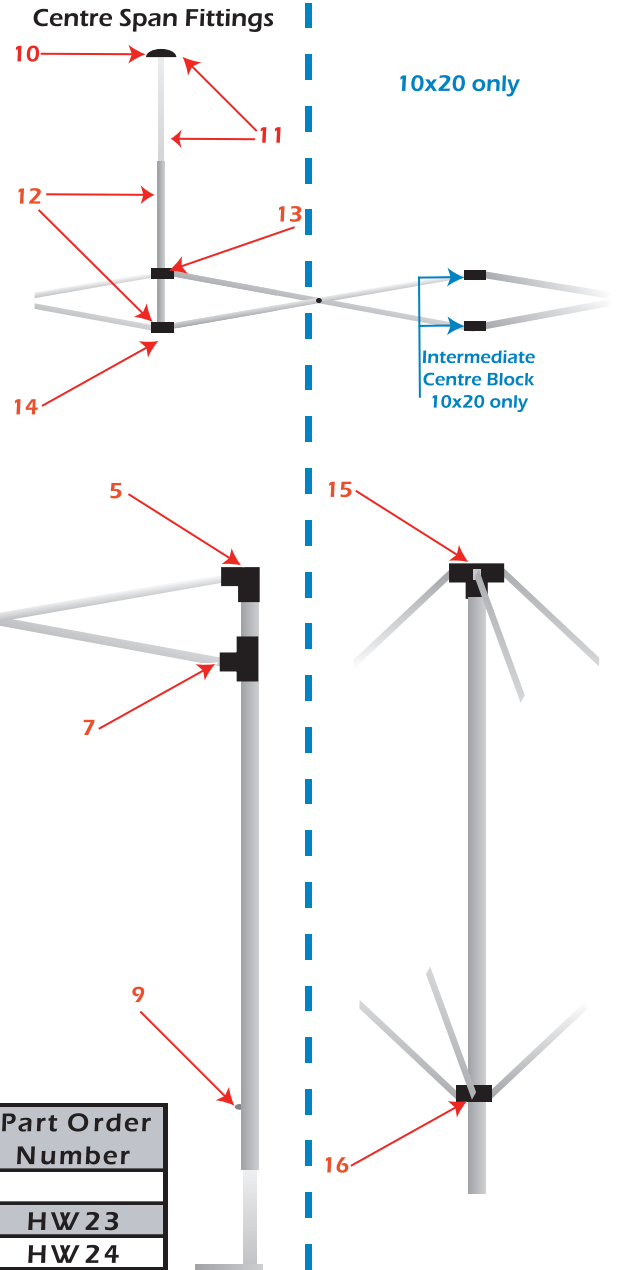

Kanopy Canada
 1055 Industry Street
 Oakville, On., L6J 2X3
 (905) 849-3980
 1 800 268-9612

Parts List

Outer Span View

Number	Part Name	Part Order Number
1	Self Tap Bolt	HW 23
2	Bolt & Nut Assembly	HW 24
3	Intermediate Scissor Block	MISB
4	Scissor Bar Set	MSL5
5	Corner Leg Cap	MLCC
6	Upper Leg	ML
7	Corner Leg Socket	MLSC
8	Lower Leg with Push Pin	MLL6
9	Push Pin	MPP1
10	Dome Cap	MDC
11	Upper Centre Pole with Dome Cap	MPCA2
12	Lower Centre Pole complete with Lower Centre Block	MPCA1
13	Upper Centre Pole Block	MUCB
14	Lower Centre Pole Block	MLCB
15	Intermediate Leg Cap 10'x20'	MILC20
16	Intermediate Leg Socket 10'x20'	MILS20

10x20 only

Intermediate Centre Block 10x20 only