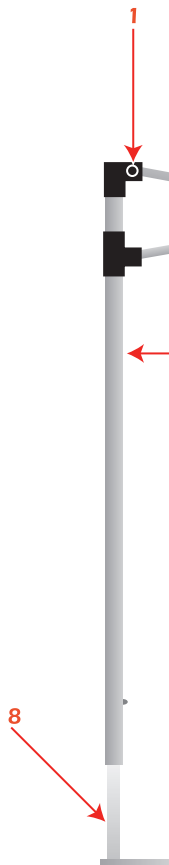

Kanopy Canada
 1055 Industry Street
 Oakville, On., L6J 2X3
 (905) 849-3980
 1 800 268-9612

Parts List

Outer Span View

Number	Part Name	Part Order Number
1	Self Tap Bolt	HW 23
2	Bolt & Nut Assembly	HW 24
3	Intermediate Scissor Block	MISB
4	Scissor Bar Set	MSL5
5	Corner Leg Cap	MLCC
6	Upper Leg	ML
7	Corner Leg Socket	MLSC
8	Lower Leg with Push Pin	MLL6
9	Push Pin	MPP1
10	Dome Cap	MDC
11	Upper Centre Pole with Dome Cap	MPCA2
12	Lower Centre Pole complete with Lower Centre Block	MPCA1
13	Upper Centre Pole Block	MUCB
14	Lower Centre Pole Block	MLCB
15	Intermediate Leg Cap 10'x20'	MILC20
16	Intermediate Leg Socket 10'x20'	MILS20

10x20 only

Intermediate Centre Block 10x20 only